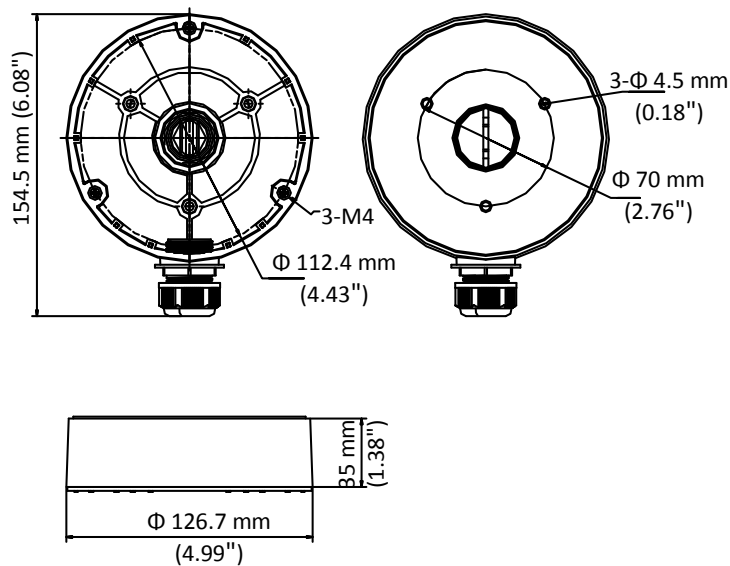

DS-1280ZJ-DM8-Black

Junction Box for Dome Camera

Feature

- Aluminum alloy material with surface spray treatment
- With side inlet(s) and bottom inlet(s)
- With interchangeable bottom waterproof cover and side gland nut
- Adopts waterproof design

Dimension

Available Model

DS-1280ZJ-DM8-Black

Parameter

Model	DS-1280ZJ-DM8-Black
Parameters	Junction Box for Dome Camera
Appearance	Hikvision Black
Material	Aluminum Alloy
Dimension	Φ126.7 mm × 35 mm (4.99" × 1.38")
Weight	Approx. 210 g (0.46 lb.)

Notes

- The junction box should be installed on the flat surface.
- The waterproof rubber is necessary for the outdoor application.
- The wall should be capable of supporting at least 3 times as much as the total weight of the camera, and the junction box.
- The maximum load capacity of the junction box is 1 kg (2.2 lb.).