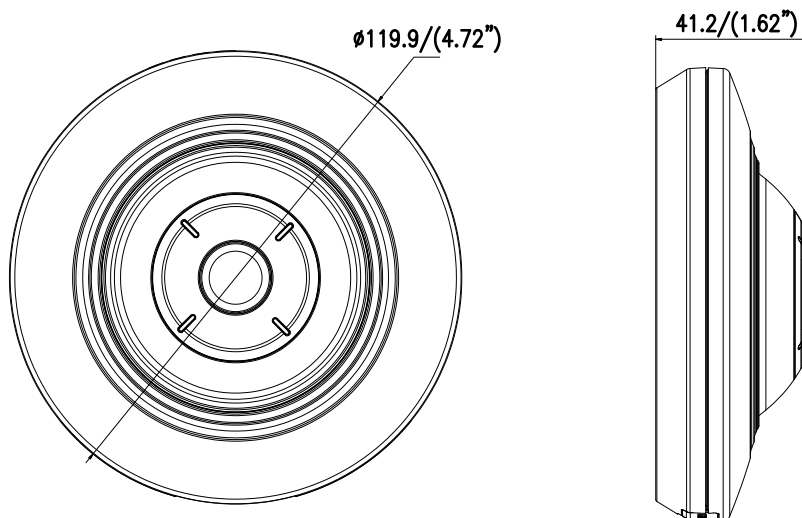

Detection	Motion detection, dynamic analysis, intrusion detection, line crossing detection
Protocols	TCP/IP, ICMP, HTTP, HTTPS, FTP, DHCP, DNS, DDNS, RTP, RTSP, RTCP, PPPoE, NTP, UPnP, SMTP, SNMP, IGMP, 802.1X, QoS, IPv6
Standard	ONVIF (PROFILE S, PROFILE G), ISAPI
General Function	One-key reset, anti-flicker, password protection, privacy mask, IP Address filtering, heartbeat, watermark
Firmware Version	V5.5.52
Interface	
Communication Interface	1 RJ45 10M/100M self-adaptive Ethernet port
Audio (-S)	1 audio input (line in), 1 audio output interface
Alarm (-S)	1 alarm input, 1 alarm output (12 VDC, max. 30 mA)
On-board Storage	Built-in microSD/SDHC/SDXC slot, up to 128 G
General	
Operating Conditions	-10 °C to +50 °C (-14 °F to +122 °F), Humidity 95% or less (non-condensing)
Power Supply	12 VDC, 0.5 A, max. 6 W PoE (802.3af, 36 V to 57 V), 0.2 A to 0.1 A, max. 7.5 W
IR Range	Up to 8 m
Dimensions	Φ 119.9 × 41.2 mm (Φ 4.72" × 1.62")
Weight	600 g (1.32 lbs.)

Available Model

DS-2CD2955FWD-I (1.05 mm), DS-2CD2955FWD-IS (1.05 mm)

Dimension

Unit: mm (inch)

Accessory

DS-1294ZJ
Wall mount

DS-1281ZJ-DM27
Inclined ceiling mount

DS-1297ZJ
Pendant mount
(extendable)