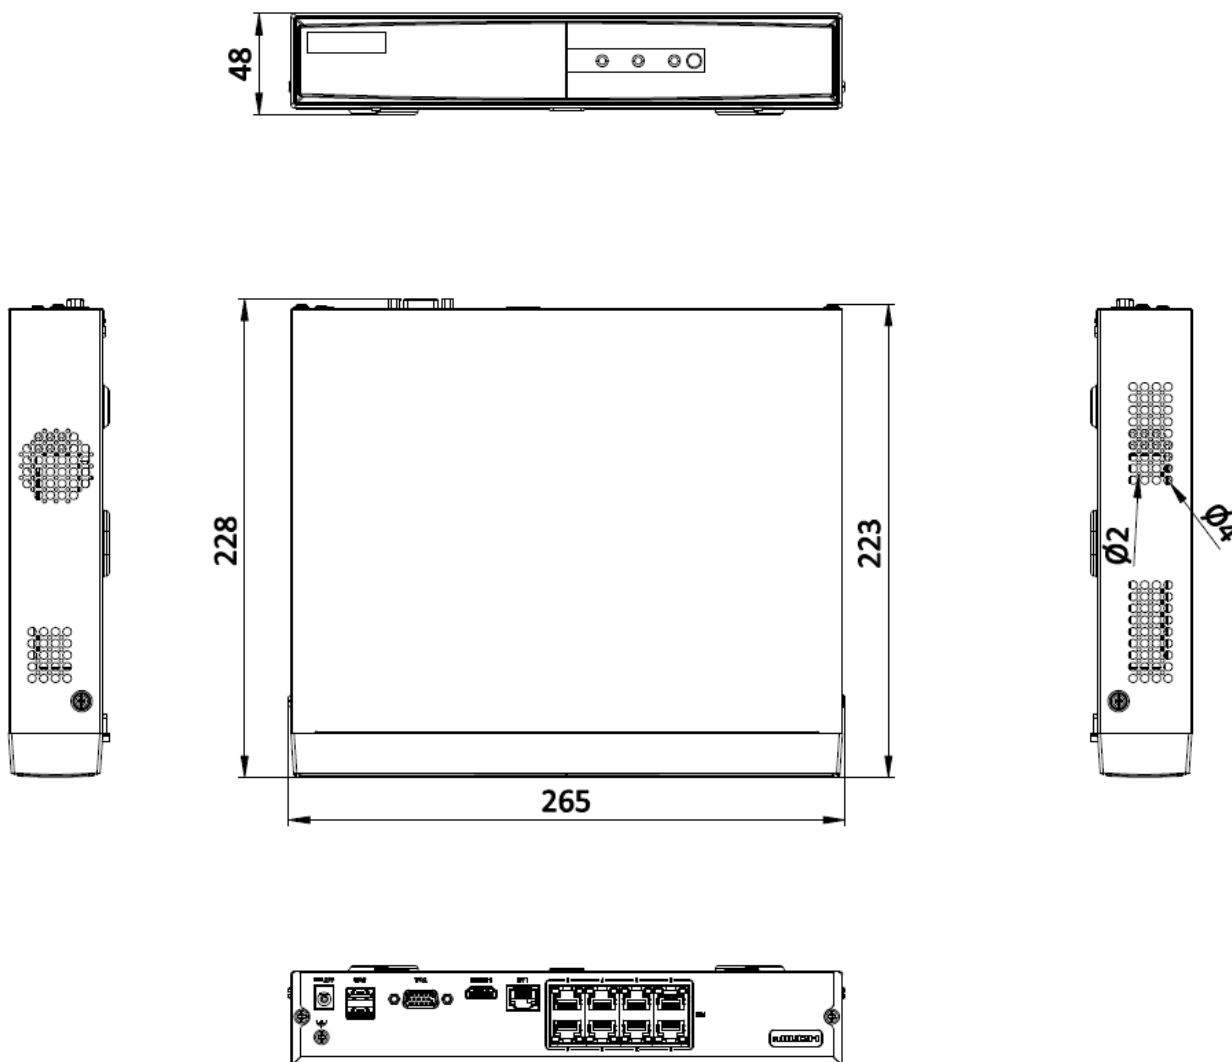

## ▪ Specification

Video and Audio	
IP Video Input	8-ch Up to 6 MP resolution
Incoming Bandwidth	60 Mbps
Outgoing Bandwidth	60 Mbps
HDMI Output	1-ch, 1920 × 1080p/60Hz, 1600 × 1200/60Hz, 1280 × 1024/60Hz, 1280 × 720/60Hz
VGA Output	1-ch, 1920 × 1080p/60Hz, 1600 × 1200/60Hz, 1280 × 1024/60Hz, 1280 × 720/60Hz
Video Output Mode	HDMI/VGA simultaneous output
Decoding	
Decoding Format	H.265+/H.265/ H.264+/H.264
Recording Resolution	6 MP/4 MP/3 MP/1080p/UXGA /720p/VGA/4CIF/DCIF/ 2CIF/CIF/QCIF
Synchronous playback	4-ch
Decoding Capability	4-ch@1080p (30 fps) or 2-ch@4 MP (30 fps) or 1-ch@6 MP (30 fps)
Stream Type	Video, Video & Audio
Network	
Remote Connection	16
Network Protocol	TCP/IP, DHCP, Hik-Connect, DNS, DDNS, NTP, SADP, SMTP, UPnP™
Network Interface	1, RJ-45 10/100Mbps self-adaptive Ethernet interface
PoE	
Interface	8, RJ-45 10/100 Mbps self-adaptive Ethernet interface
Power	≤ 75 W
Standard	IEEE 802.3 af/at
Auxiliary Interface	
SATA	1 SATA interface
Capacity	Up to 6TB capacity for each disk
Alarm In/Out	N/A
USB Interface	Rear panel: 2 × USB 2.0
General	
Power Supply	48 VDC, 1.8 A
Consumption	≤ 10 W
Working Temperature	-10 to +55° C (+14 to +131° F)
Working Humidity	10% to 90%
Dimension (W × D × H)	265 × 223 × 48 mm (10.4" × 8.8" × 1.9")
Weight	≤ 1 kg (2.2 lb)
Certification	
CE	EN50130-4, EN 61000-3-2, EN 61000-3-3

▪ **Physical Interface**

No.	Description	No.	Description
1	Network interfaces with PoE function	5	USB interfaces
2	LAN network interface	6	GND
3	HDMI interface	7	Power supply
4	VGA interface		

▪ **Available Model**

DS-7108NI-Q1/8P/M(D)

▪ Dimension

scale/1:1;Unit/mm

**Мерпа Секюрити**  
<https://shop.sotbg.eu>  
[shop@sotbg.eu](mailto:shop@sotbg.eu)  
**+359889769686**

**Headquarters**

No.555 Qianmo Road, Binjiang District,  
 Hangzhou 310051, China  
 T +86-571-8807-5998  
[www.hikvision.com](http://www.hikvision.com)