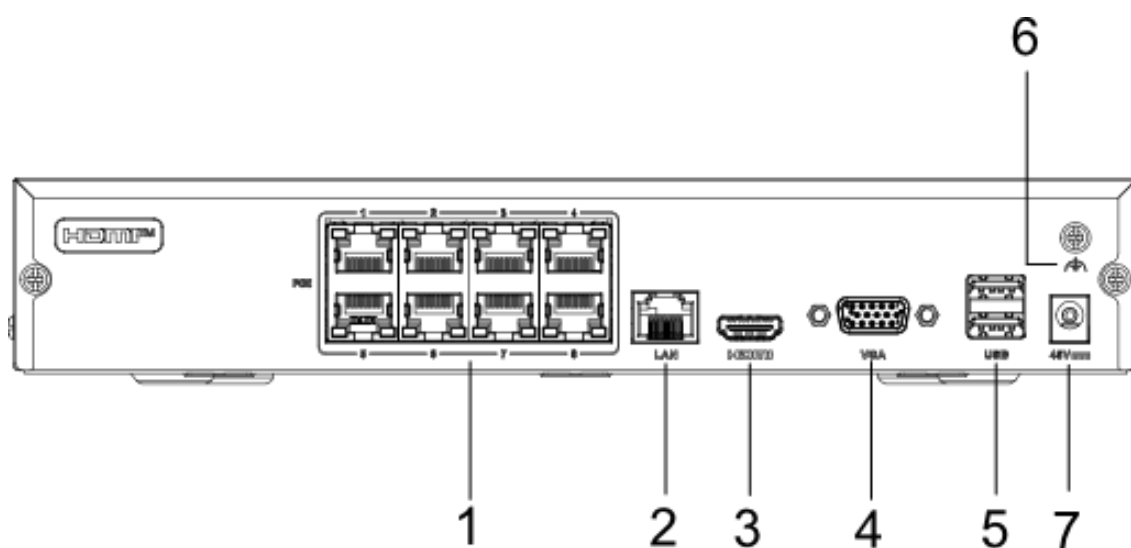

▪ **Physical Interface**

No.	Description	No.	Description
1	Network interfaces with PoE function	5	USB interfaces
2	LAN network interface	6	GND
3	HDMI interface	7	Power supply
4	VGA interface		

▪ **Available Model**

DS-7108NI-Q1/8P/M(D)