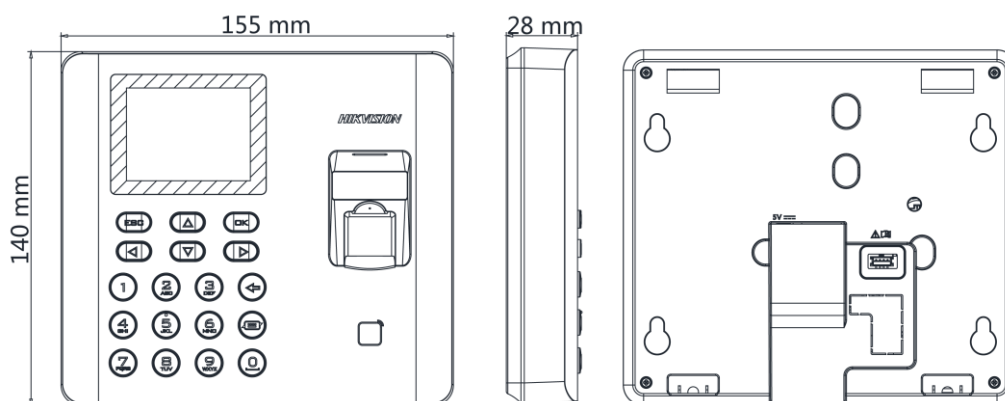

▪ Specification

System	
Operating system	Linux
Screen	
Screen size	2.4-inch
Type	LCD-TFT display screen
Audio	
Audio output	1 loudspeaker, 1 buzzer
Network	
Wired network	TCP/IP, 10/100Mbps, self-adaptive
Wi-Fi	Support
Interface	
Network interface	1
USB	1
Capacity	
Card capacity	3000
Fingerprint capacity	3000
Event capacity	100,000
Authentication	
Card type	Mifare 1 card
Card reading distance	0 to 5 cm
Card reading duration	< 1 s
Fingerprint module	Optical fingerprint module
Fingerprint comparing mode	1:1 and 1:N
Fingerprint recognition duration	< 1 s
Fingerprint FAR	≤ 0.001 %
Fingerprint FRR	≤ 0.01 %
Others	
Indicator	Power/status (red/green)
Battery	Support
Power supply	5 VDC/1 A
Working temperature	-10 °C to +55 °C (14 °F to +131 °F)
Working humidity	10% to 90% (no condensing)
Color	Black
Dimensions	140 mm × 155 mm × 30 mm (5.51" × 6.01" × 1.18")
Application environment	Indoor
Installation	Surface mounting, desk stand

▪ Dimension

▪ Available Model

DS-K1A802AMF-B