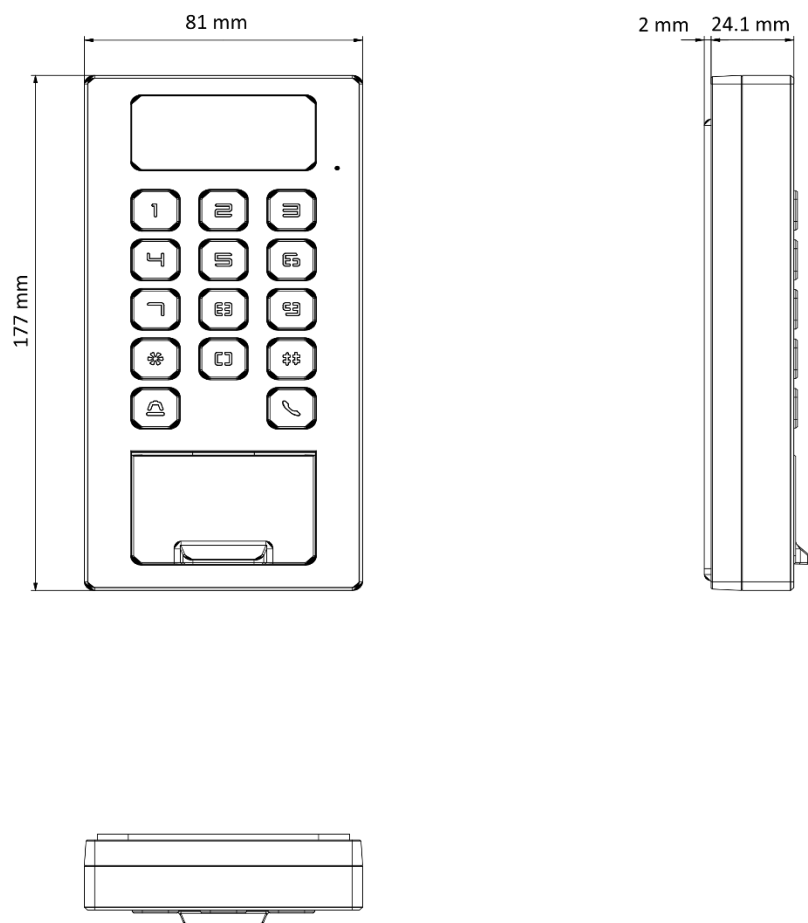

▪ Available Model

DS-K1T502DBFWX-C

▪ Dimension