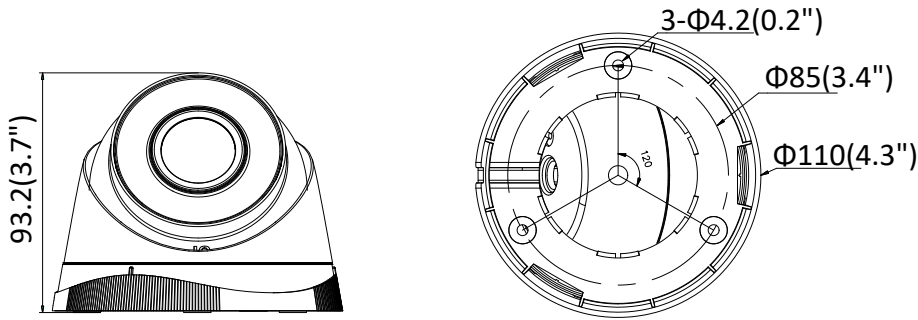

Dimension

Accessory

Distributed by

Мегара Секюрити
<https://shop.sotbg.eu>
shop@sotbg.eu
+359889769686

HIKVISION®
HiWatch Series

Headquarters

No.555 Qianmo Road, Binjiang District,
Hangzhou 310051, China
T +86-571-8807-5998
overseasbusiness@hikvision.com

Hikvision USA
T +1-909-895-0400
sales.usa@hikvision.com

Hikvision Italy
T +39-0438-6902
info.it@hikvision.com

Hikvision Singapore
T +65-6684-4718
sg@hikvision.com

Hikvision Africa
T +27 (10) 0351172
sale.africa@hikvision.com

Hikvision Europe
T +31-23-55-42-770
info.eu@hikvision.com

Hikvision France
T +33(0)1-85-330-450
info.fr@hikvision.com

Hikvision Oceania
T +61-2-8599-4233
salesau@hikvision.com

Hikvision Hong Kong
T +852-2151-1761

Hikvision Middle East
T +971-4-8816086
salesme@hikvision.com

Hikvision Spain
T +34-91-737-16-55
info.es@hikvision.com

Hikvision Canada
T +1-909-895-0400
sales.usa@hikvision.com

Hikvision Russia
T +7-495-669-67-99
saleru@hikvision.com

Hikvision Poland
T +48-22-460-01-50
potand@hikvision.com

Hikvision Korea
T +82-31-731-8841
sales.korea@hikvision.com

Hikvision India
T +91-22-28469900
sales@pramahikvision.com

Hikvision UK
T +01628-902140
support.uk@hikvision.com

Hikvision Brazil
T +55 11 3318-0050
Latam.support@hikvision.com