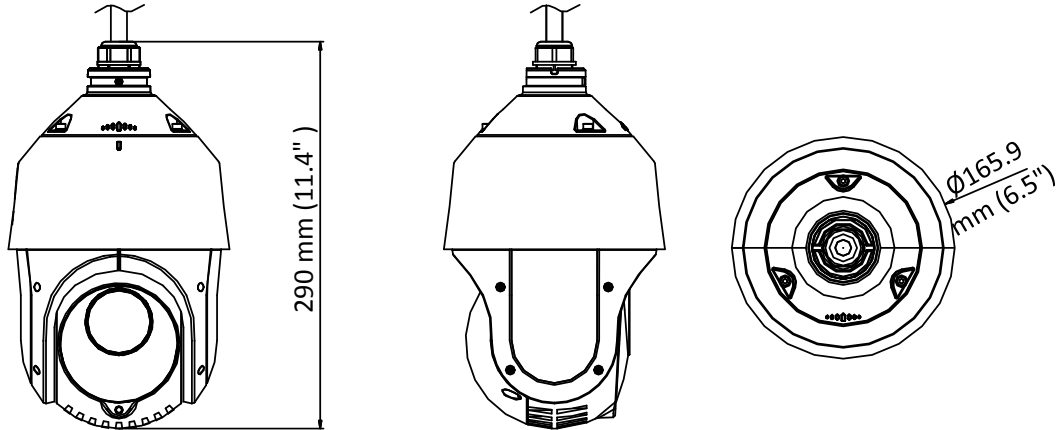

Order Model

HWP-T4225I-D(D)

Dimension

Accessory

Distributed by

Мегара Секюрити
<https://shop.sotbg.eu>
shop@sotbg.eu
+359889769686

Headquarters

No.555 Qianmo Road, Binjiang District,
Hangzhou 310051, China
T +86-571-8807-5998
overseasbusiness@hikvision.com

Hikvision USA
T +1-909-895-0400
sales.usa@hikvision.com

Hikvision Europe
T +31-23-55-42-770
info.eu@hikvision.com

Hikvision Middle East
T +971-4-8816086
salesme@hikvision.com

Hikvision Russia
T +7-495-669-67-99
saleru@hikvision.com

Hikvision India
T +91-22-28469900
sales@pramahikvision.com

Hikvision Italy
T +39-0438-6902
info.it@hikvision.com

Hikvision France
T +33(0)1-85-330-450
info.fr@hikvision.com

Hikvision Spain
T +34-91-737-16-55
info.es@hikvision.com

Hikvision Poland
T +48-22-460-01-50
poland@hikvision.com

Hikvision UK
T +01628-902140
support.uk@hikvision.com

Hikvision Singapore
T +65-6684-4718
sg@hikvision.com

Hikvision Oceania
T +61-2-8599-4233
salesau@hikvision.com

Hikvision Canada
T +1-909-895-0400
sales.usa@hikvision.com

Hikvision Korea
T +82-31-731-8841
sales.korea@hikvision.com

Hikvision Brazil
T +55 11 3318-0050
Latam.support@hikvision.com

Hikvision Africa
T +27 (10) 0351172
sate.africa@hikvision.com

Hikvision Hong Kong
T +852-2151-1761