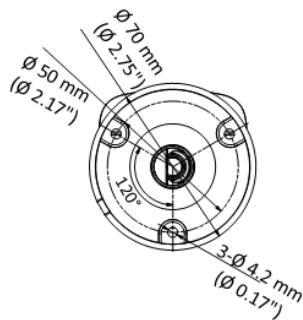

▪ **Available Model**

HWT-B150-P

▪ **Dimension**