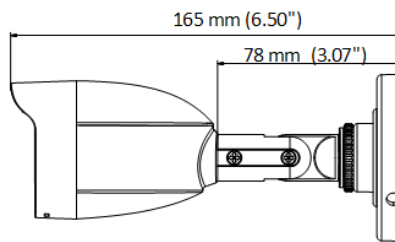

▪ **Available Model**

HWT-B150-P

▪ **Dimension**