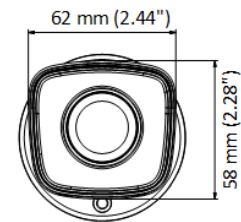

▪ **Available Model**

HWT-B150-P

▪ **Dimension**