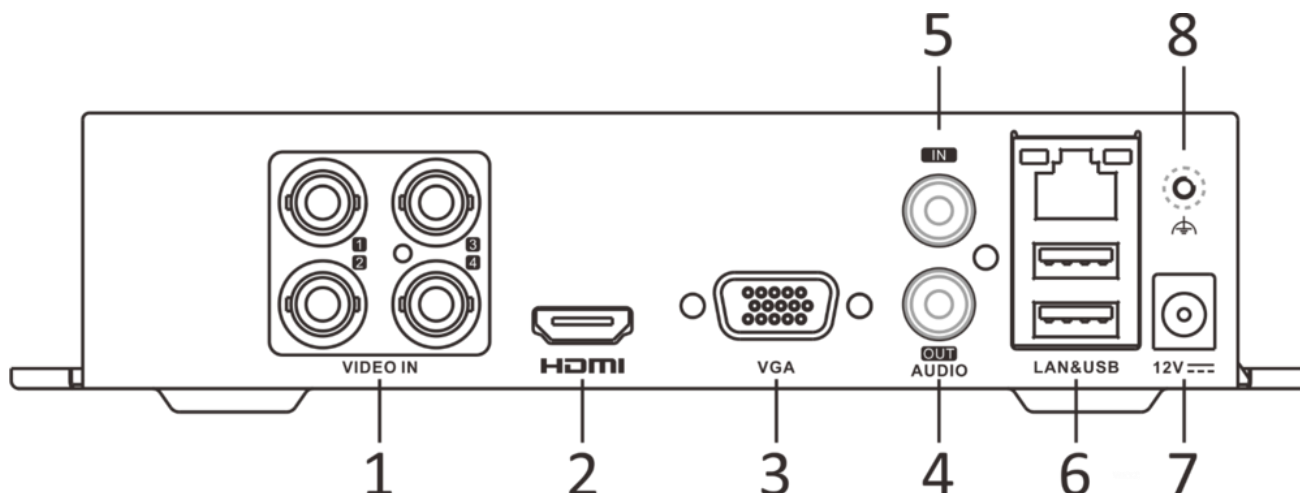

Physical Interface

No.	Description	No.	Description
1	Video and coaxial audio in	5	AUDIO IN, RCA connector
2	HDMI interface	6	LAN network interface and USB interface
3	VGA interface	7	12 VDC power input
4	AUDIO OUT, RCA connector	8	GND

Available Model

iDS-7104HQHI-M1/S

Мегара Секюрити
<https://shop.sotbg.eu>
shop@sotbg.eu
+359889769686

Headquarters

No.555 Qianmo Road, Binjiang District,
Hangzhou 310051, China
T +86-571-8807-5998
www.hikvision.com

Follow us on social media to get the latest product and solution information.