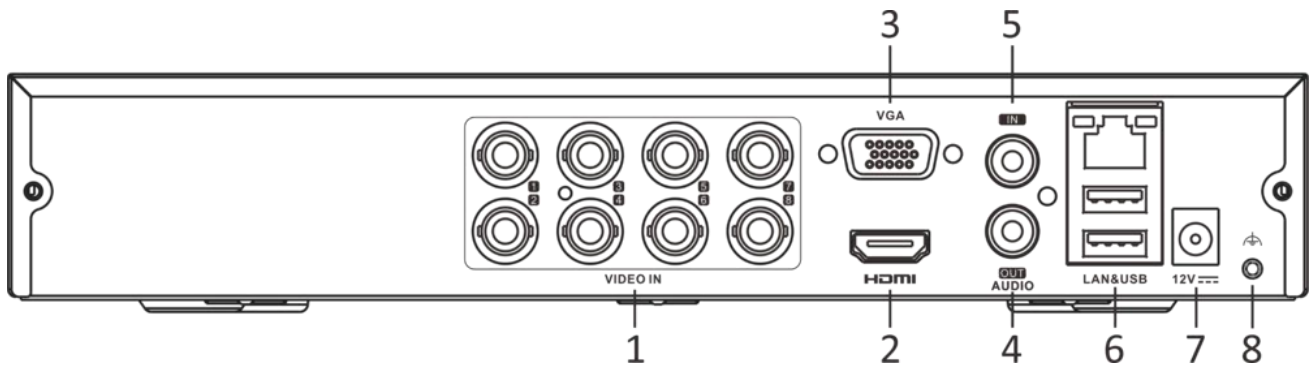

Physical Interface

No.	Description	No.	Description
1	Video and coaxial audio in	5	AUDIO IN, RCA connector
2	HDMI interface	6	LAN network interface and USB interface
3	VGA interface	7	12 VDC power input
4	AUDIO OUT, RCA connector	8	GND

Available Model

iDS-7208HUHI-M1/E

Мегара Секюрити
<https://shop.sotbg.eu>
shop@sotbg.eu
+359889769686

Headquarters

No.555 Qianmo Road, Binjiang District,
Hangzhou 310051, China
T +86-571-8807-5998
www.hikvision.com

Follow us on social media to get the latest product and solution information.